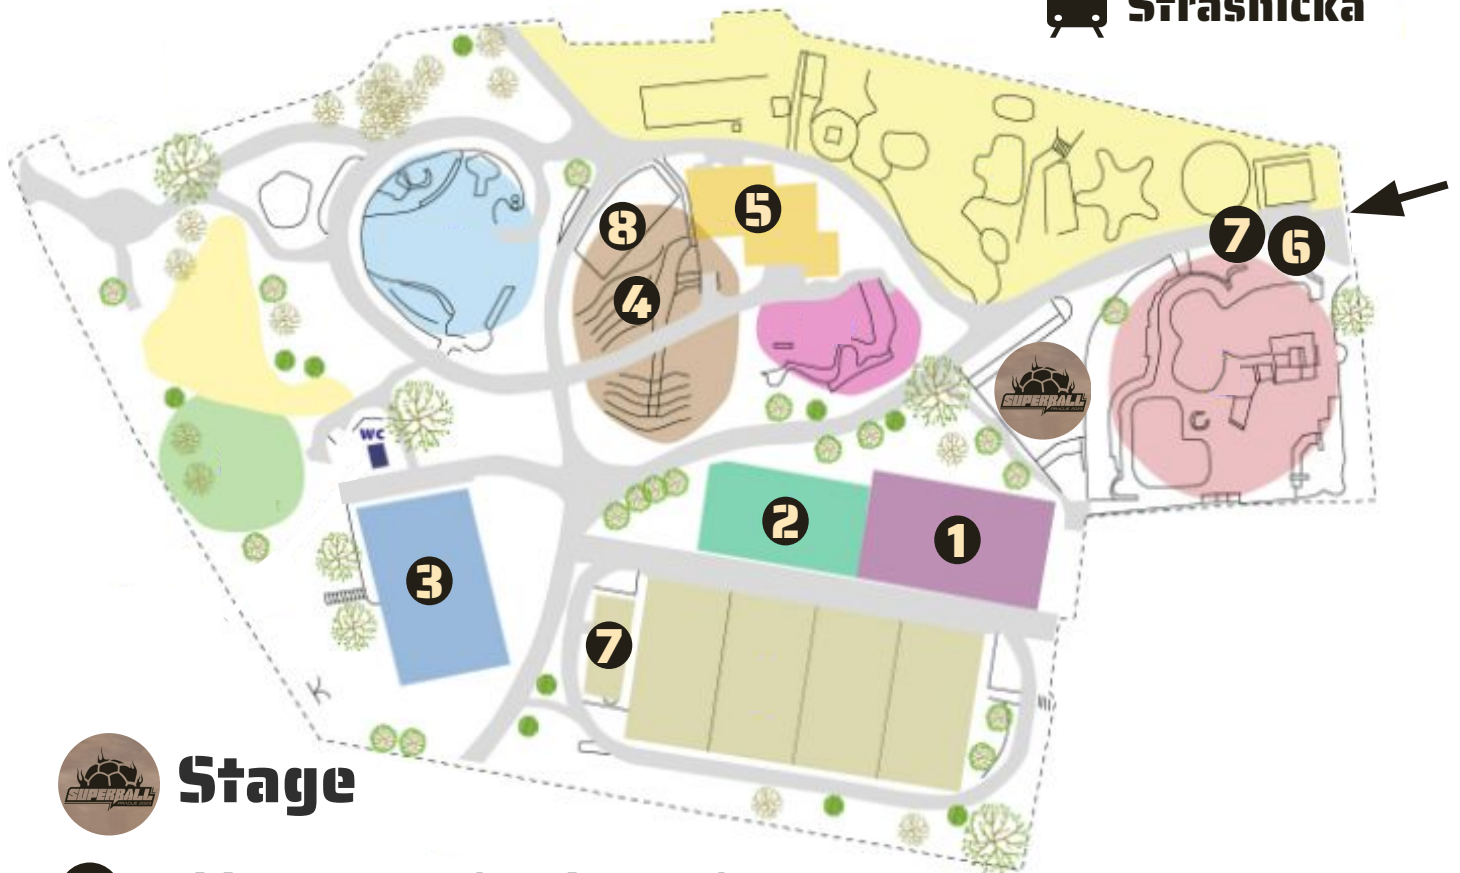

PARK MAP

Park Gutovka

Gutova 39, 100 00 Strašnice, Czechia

Stage

- 1** Athletes zone (Backstage)
- 2** Training area
- 3** Covered training area
- 4** Chill out zone
- 5** Production room
- 6** Store
- 7** Toilets
- 8** Grill