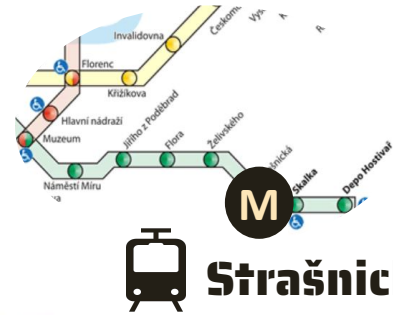

PARK MAP

Park Gutovka

Gutova 39, 100 00 Strašnice, Czechia

Stage

- 1** Athletes zone (Backstage)
- 2** Training area
- 3** Covered training area
- 4** Chill out zone
- 5** Production room
- 6** Store
- 7** Toilets
- 8** Grill