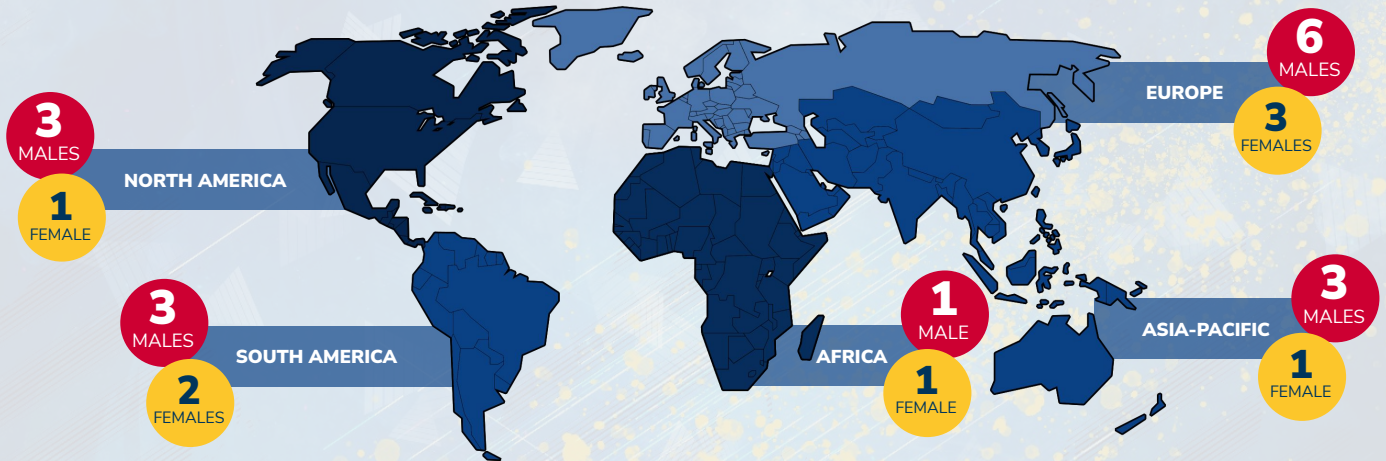

MEN'S TOURNAMENT STRUCTURE

* EUROPE GETS ONE SPOT LESS DUE TO THE CURRENT RED BULL STREET STYLE CHAMPION BEING FROM THAT REGION

WOMEN'S TOURNAMENT STRUCTURE

* EUROPE GETS ONE SPOT LESS DUE TO THE CURRENT RED BULL STREET STYLE CHAMPION BEING FROM THAT REGION

REGIONAL DIVISION

DEFINITIVE TERRITORIAL QUOTA TO BE CONFIRMED ONCE ALL PARTICIPANTS ARE REGISTERED

TIMELINE